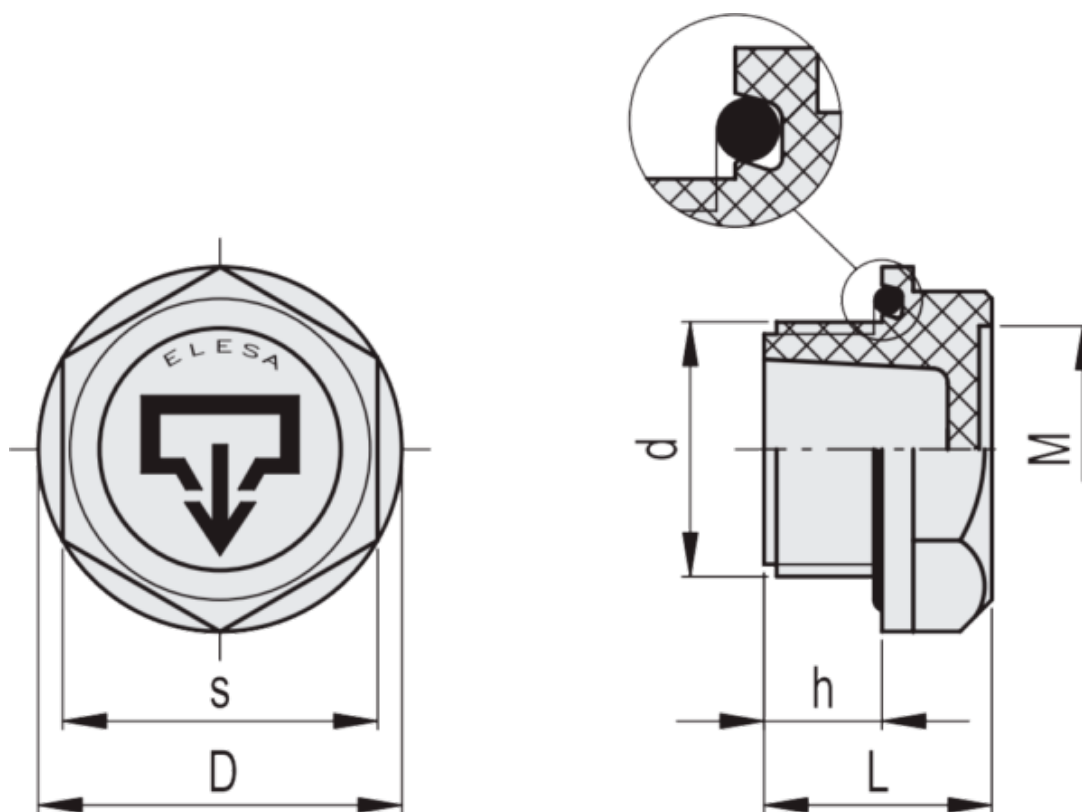

Data Sheet

Article number: 2311158888

Description: E+G Plug
TSR. 26x1.5

Measures

d = M 26x1.5

D = 37

h = 12

L = 22

M = 25

s = 32

Weight (g) = 14